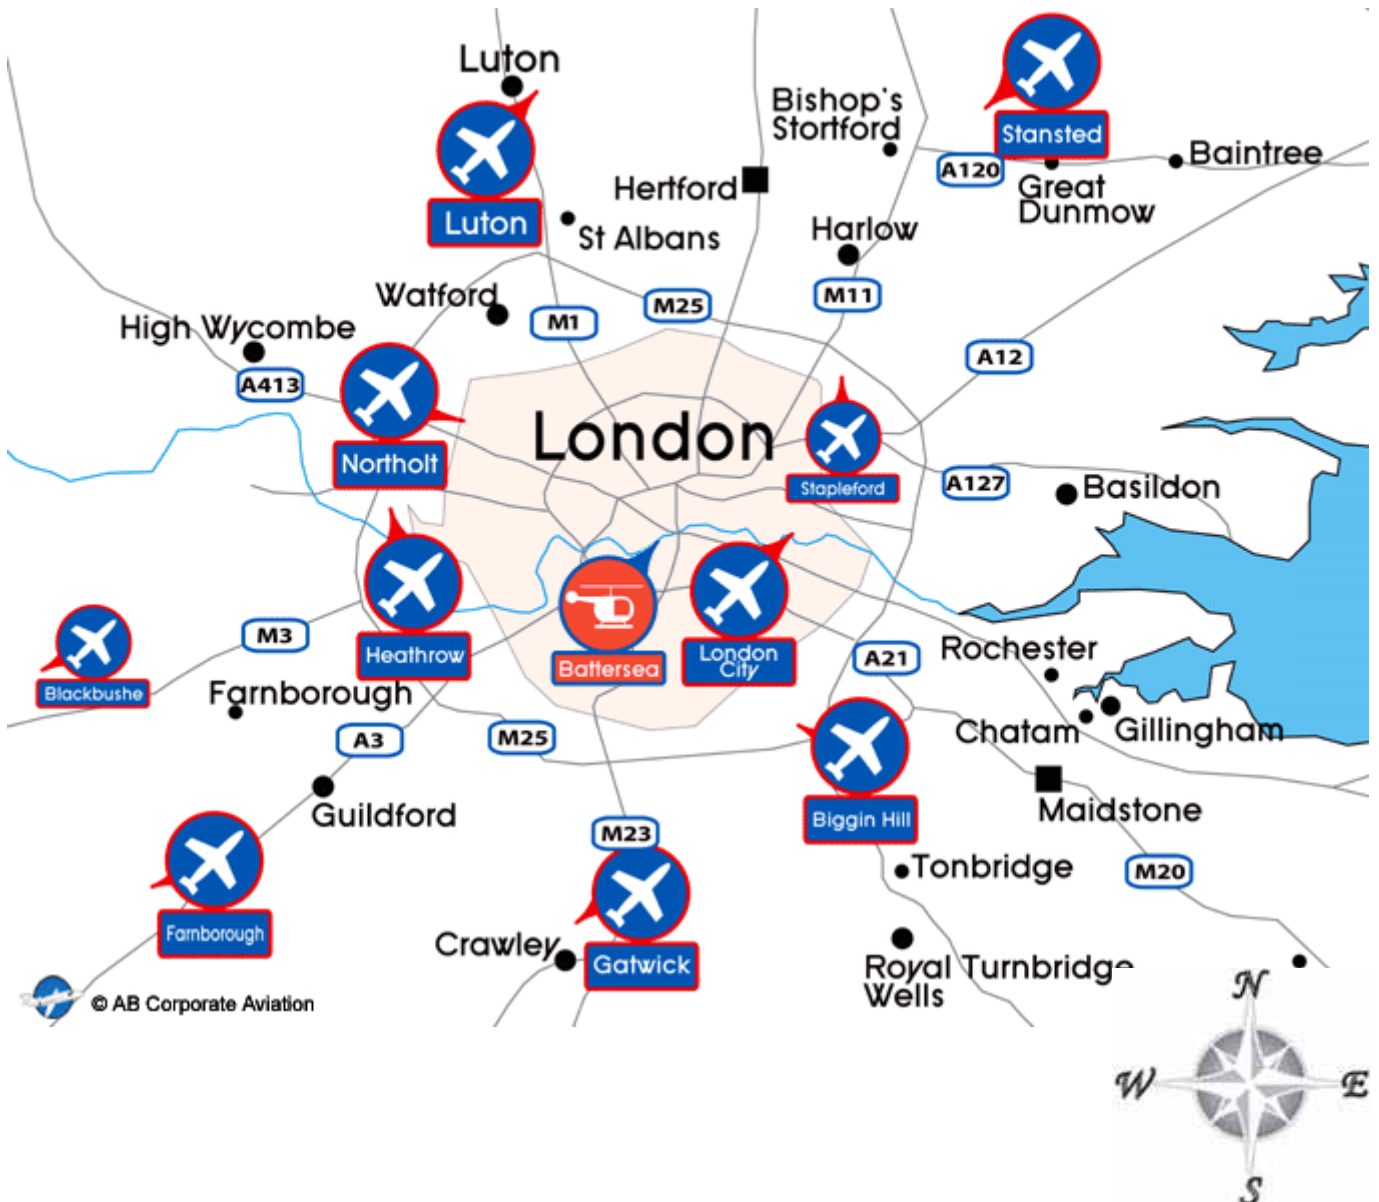

## Map of London area airports

Local time in London: Greenwich Mean Time GMT.

Summer UTC/GMT + 1 hour, Winter UTC/GMT.