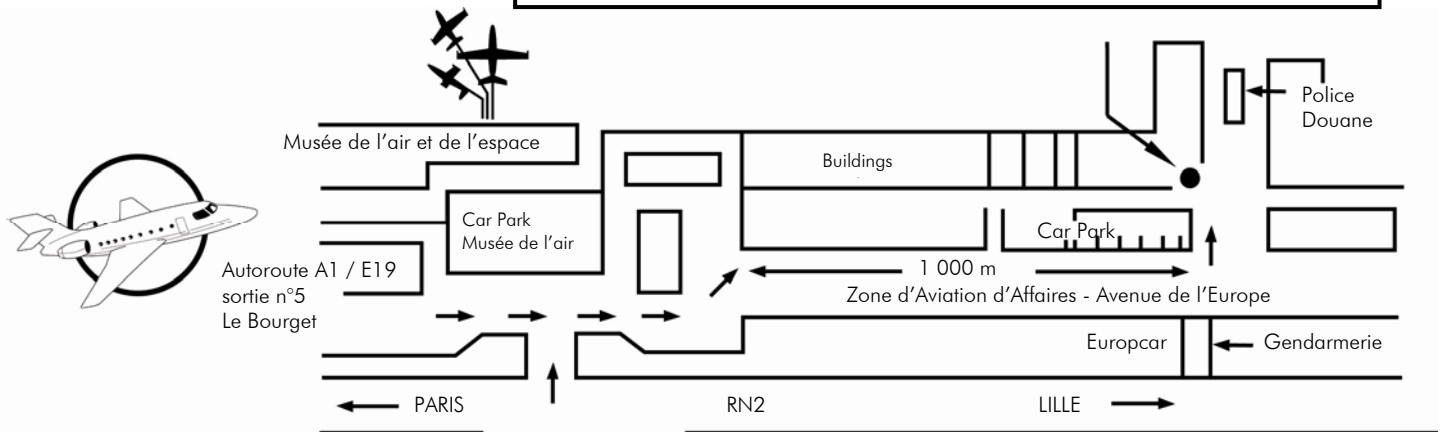

Luggage : No prohibited or dangerous goods ; do not accept anybody else's bag.

Important : Passagers must have a valid piece of identity and the appropriate travel documents required by the authorities (passport, visas ...).

Private VIP lounge **AB CORPORATE AVIATION** - Signature Flight Support Terminal 1
located 1241 avenue de l'Europe, Paris le Bourget airport.

Geographic coordinates (Gps) : Latitude N 48°57'29" (48,95818)
Longitude E 002°26'41" (2,44471)

Going to Paris le Bourget airport by car from Paris (6 miles):
Take the (A1) motorway at " Porte de la Chapelle ",
exit n° 5 Le Blanc Mesnil - Le Bourget airport,
Follow the indications " zone d'aviation d'affaires ".

**Request a
quote >**

Passengers will be welcomed at terminal AB Corporate
Aviation - Signature Flight Support T1.

AB CORPORATE AVIATION, a simple way of going fast !

Executive air charter, private jets, air-taxi specialist
founded in 1986, AB CORPORATE AVIATION is the favourite
partner of international and French companies, executives
and celebrities.
No investment, no subscription fees, buy only the private flight
you need.

- For your business trips
- For your business events
- For your leisure travels:

our experts are operational **24 hours a day, 365 days a year.**
For your travels originating in Europe, our business aircraft
circle the globe, anytime, anywhere.

Contact us :

AB CORPORATE AVIATION

Paris le Bourget airport
Zone d'aviation d'affaires
F - 93350 Le Bourget- France

Web : www.abcorporate-aviation.com

E-mail : air-charter@abcorporate.com

Tel : +33.1.48.35.88.88

Fax : +33.1.48.35.86.27