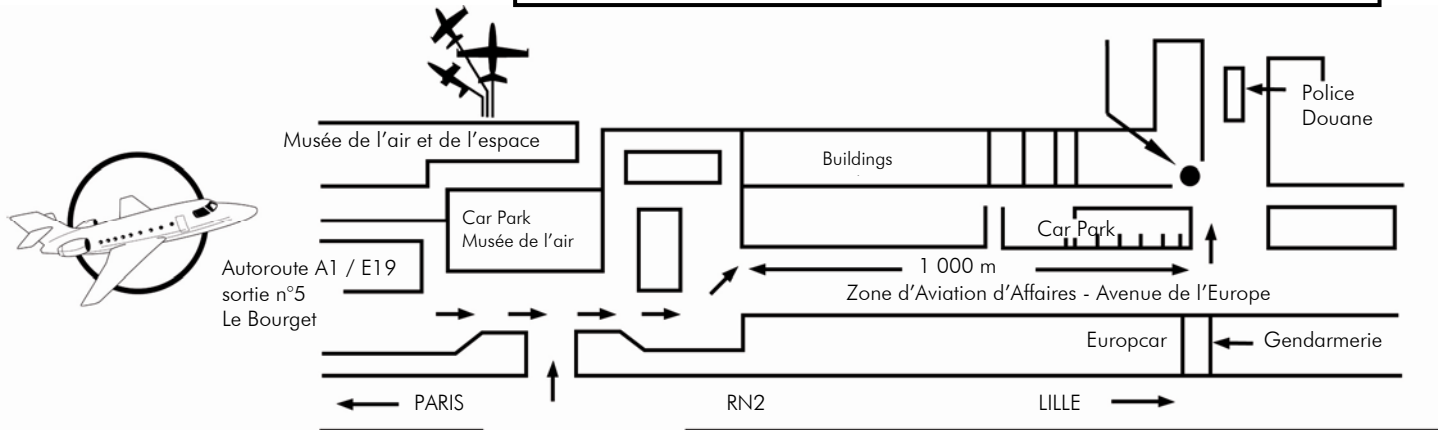

Luggage : No prohibited or dangerous goods ; do not accept anybody else's bag.

Important : Passagers must have a valid piece of identity and the appropriate travel documents required by the authorities (passport, visas ...).

Private VIP lounge **AB CORPORATE AVIATION** - Signature Flight Support Terminal 1 located 1241 avenue de l'Europe, Paris le Bourget airport.

Geographic coordinates (Gps) :

Latitude N 48°57'29" (48,95818)

Longitude E 002°26'41" (2,44471)

Going to Paris le Bourget airport by car from Paris (6 miles):
Take the (A1) motorway at " Porte de la Chapelle ",
exit n° 5 Le Blanc Mesnil - Le Bourget airport,
Follow the indications " zone d'aviation d'affaires ".

**Request a
quote >**

Passengers will be welcomed at terminal AB Corporate Aviation - Signature Flight Support T1.

AB CORPORATE AVIATION, a simple way of going fast !

Executive air charter, private jets, air-taxi specialist

founded in 1986, AB CORPORATE AVIATION is the favourite partner of international and French companies, executives and celebrities.

No investment, no subscription fees, buy only the private flight you need.

- For your business trips
- For your business events
- For your leisure travels:

our experts are operational **24 hours a day, 365 days a year.**

For your travels originating in Europe, our business aircraft circle the globe, anytime, anywhere.

Charter sales contact :

AB CORPORATE AVIATION

Paris le Bourget airport

Zone d'aviation d'affaires

F - 93350 Le Bourget- France

www.abcorporate.com

air-charter@abcorporate.com

Tel : +33.1.48.35.88.88

Fax : +33.1.48.35.86.27