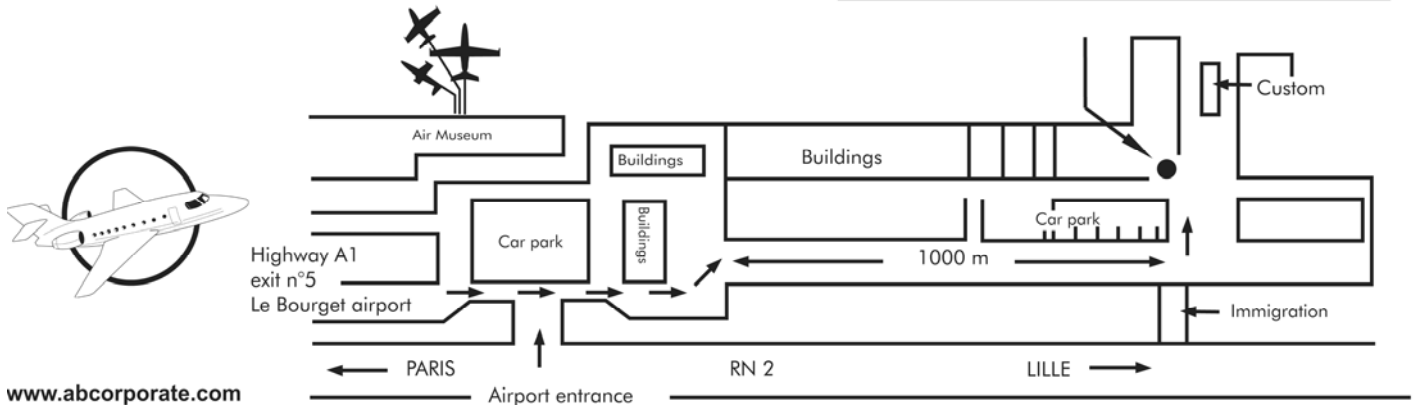

www.abcorporate.com

Luggage : No prohibited or dangerous goods ; do not accept anybody else's bag.

Important : Passengers on international flights must have appropriate travel documents required by the authorities (passport, visas when required, etc...)

Private VIP lounge **AB CORPORATE AVIATION** - Signature Flight Support Terminal 1 located 1241 avenue de l'Europe, Paris le Bourget airport.

Geographic coordinates (Gps) : Latitude N 48°57'29" (48,95818)
Longitude E 002°26'41" (2,44471)

Going to Paris le Bourget airport by car from Paris (6 miles):

Take the (A1) motorway at " Porte de la Chapelle ", exit n° 5 Le Blanc Mesnil - Le Bourget airport,

Follow the indications " zone d'aviation d'affaires ".

Passengers will be welcomed at terminal AB Corporate Aviation - Signature Flight Support T1.

AB CORPORATE AVIATION

Executive air charter specialist founded in 1986, **AB CORPORATE AVIATION** is the favourite partner of international and French companies, executives, celebrities and travel agencies. For your travels originating in Europe our business aircraft circle the globe.

Long, medium and short range business jets
Short range business aircraft, twin engine turboprop, pressurized cabin
Helicopters, Airliners

Contact AB CORPORATE AVIATION

Web : www.abcorporate.com

E-mail : air-charter@abcorporate.com

Tel : +33 (0) 1 48 35 88 88

Fax : +33 (0) 1 48 35 86 27

AB CORPORATE AVIATION

Paris le Bourget airport

Zone d'aviation d'affaires

F - 93350 Le Bourget- France