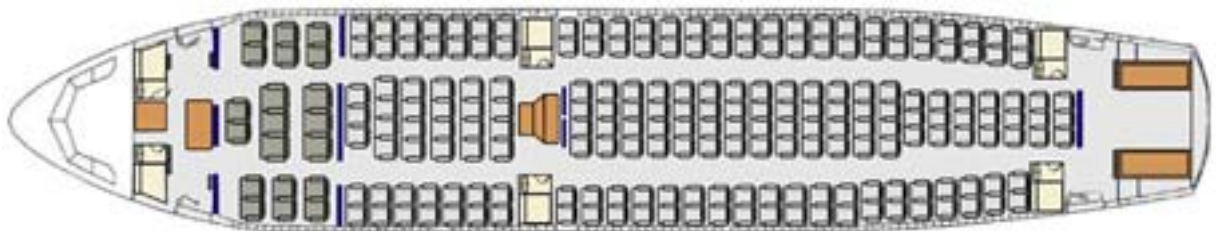

Motorization :	twin engine jet
Configuration :	20 Business class leather seats 200 Coach class leather seats

Performances

Cruising speed :	460 kts
Max. range :	5 170 nm
Max. take-off weight :	361 000 lbs
Altitude :	43 000 ft

Dimensions

Passengers cabin dimensions		Exterior dimensions	
length :	109 ft 1 in	length :	153 ft 1 in
height :	7 ft 3 in	height :	51 ft 10 in
width :	17 ft 4 in	wingspan :	144 ft

Archive photos. Indicative description non contractual.