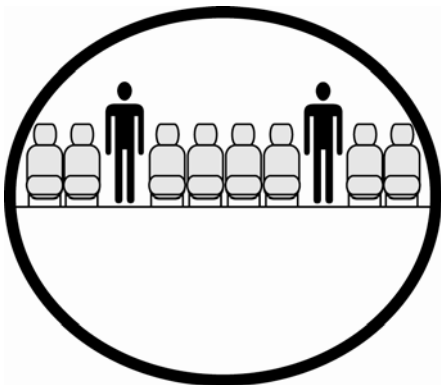

Motorization :	twin engine jet
Configuration :	20 Business class leather seats 200 Coach class leather seats

Performances

Cruising speed :	460 kts
Max. range :	5 170 nm
Max. take-off weight :	361 000 lbs
Altitude :	43 000 ft

Dimensions

Passengers cabin dimensions		Exterior dimensions	
length :	109 ft 1 in	length :	153 ft 1 in
height :	7 ft 3 in	height :	51 ft 10 in
width :	17 ft 4 in	wingspan :	144 ft

Archive photos. Indicative description non contractual.