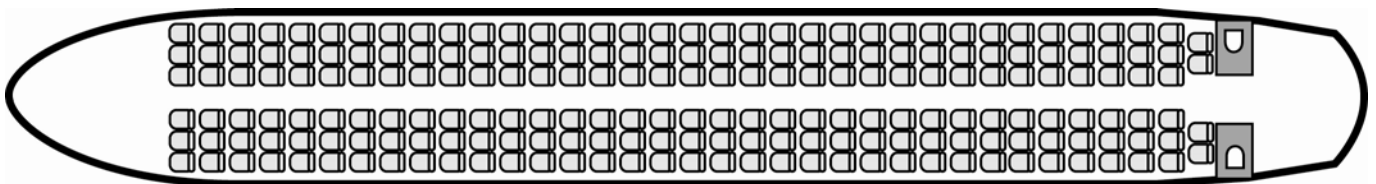

Specifications

Motorization :	twin engine jet
Configuration :	pressurized aircraft 214 passengers maximum

Performances

Cruising speed :	450 kts
Max. range :	2 300 nm
Max. take-off weight :	196 210 lbs
Altitude :	35 100 ft

Dimensions

Passengers cabin dimensions	Exterior dimensions
length : 113 ft 0 in	length : 146 ft 0 in
height : 7 ft 3 in	height : 38 ft 7 in
width : 12 ft 1 in	wingspan : 111 ft 10 in

Archive photos. Indicative description non contractual.