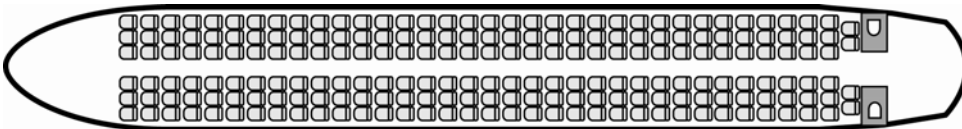

Photos d'archives. Description indicative et non contractuelle.

Airliners charter - on demand private flights

One of the most recent in a family of aircraft whose reputation for excellence has long been established, the Airbus 321 combines a large capacity for carrying passengers with great autonomy. You can take more than 200 passengers from Lille to Antalya or from Lyon to Alexandria in optimal conditions regarding speed and comfort. Simply express your need, we'll take care of everything else.

Specifications of the Airbus A321

Commercial airliner cabin seating

Motorization : twin engine jet
Configuration : pressurized aircraft
220 passengers maximum

Performances of the Airbus A321

| | | |
|------------------------|-------------|------------|
| Cruising speed : | 450 kts | 840 km/h |
| Max. range : | 2 300 nm | 4 260 km |
| Max. take-off weight : | 196 210 lbs | 89 000 kgs |
| Altitude : | 35 100 ft | 10 700 m |

Dimensions of the Airbus A321

Passengers cabin dimensions

| | | |
|----------|-------------|---------|
| length : | 113 ft 0 in | 34,44 m |
| height : | 7 ft 3 in | 2,25 m |
| width : | 12 ft 1 in | 3,70 m |