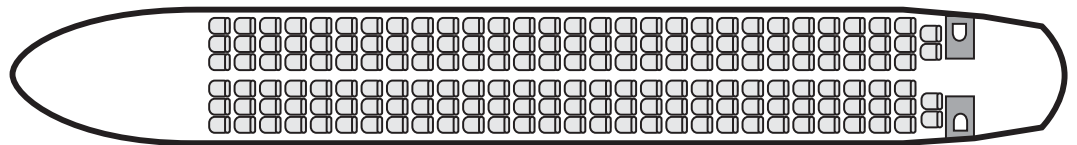

AB CORPORATE AVIATION

Executive air charter specialist founded in 1986, **AB CORPORATE AVIATION** is the favourite partner of international and French companies, executives, celebrities and travel agencies. For your travels originating in Europe our business aircraft circle the globe.

Long, medium and short range business jets
Short range business aircraft, twin engine turboprop, pressurized cabin
Helicopters, Airliners

Contact AB CORPORATE AVIATION

Web : www.abcorporate.com
E-mail : air-charter@abcorporate.com
Tel : +33 (0) 1 48 35 88 88
Fax : +33 (0) 1 48 35 86 27

AB CORPORATE AVIATION
Paris le Bourget airport
Zone d'aviation d'affaires
F - 93350 Le Bourget- France