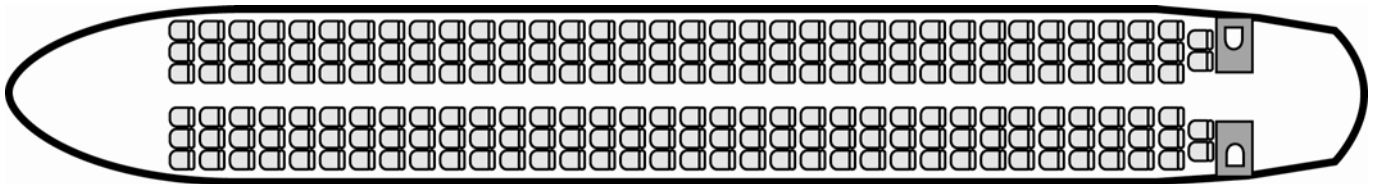

#### Performances

Cruising speed :	460 kts
Max. range :	3 900 nm
Max. take-off weight :	255 000 lbs
Altitude :	39 400 ft

#### Dimensions

<b>Passengers cabin dimensions</b>	<b>Exterior dimensions</b>
	length : 155 ft 3 in
	height : 44 ft 6 in
width : 11 ft 7in	wingspan : 124 ft 10 in

Archive photos. Indicative description non contractual.