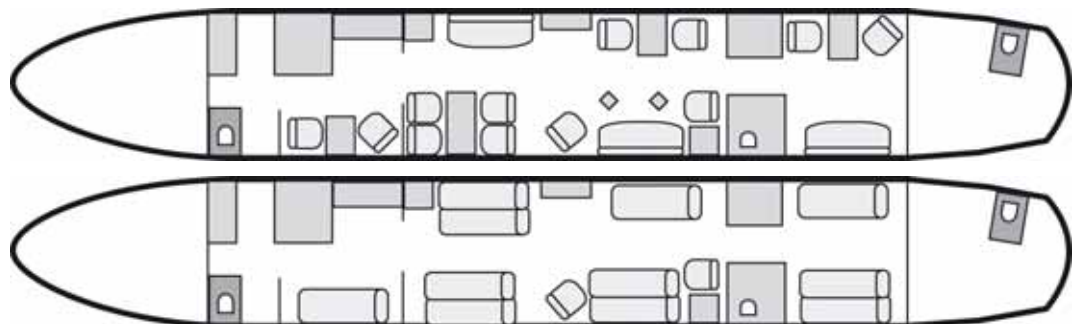

Archive photos. Indicative description non contractual.

Specifications

Crew :	two pilots, three flight attendant
Motorization :	twin engine jet
Configuration :	day, 18 passengers maximum night, 8 to 11 beds independent lavatories
Equipment aboard :	Satcom (telephone, fax), audio, video, airshow

Performances

Cruising speed :	460 kts
Max. range :	3 400 nm
Max. take-off weight :	145 505 lbs
Altitude :	39 000 ft

Dimensions

Passengers cabin dimensions	Exterior dimensions
length : 70 ft 2 in	length : 113 ft 2 in
height : 7 ft 1 in	height : 42 ft 1 in
width : 12 ft 2 in	wingspan : 111 ft 8 in