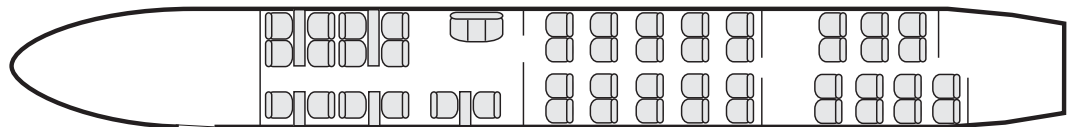

AB CORPORATE AVIATION

Executive air charter specialist founded in 1986, **AB CORPORATE AVIATION** is the favourite partner of international and French companies, executives, celebrities and travel agencies. For your travels originating in Europe our business aircraft circle the globe.

Long, medium and short range business jets

Short range business aircraft, twin engine turboprop, pressurized cabin

Helicopters, Airliners

Contact AB CORPORATE AVIATION

Web : www.abcorporate.com

E-mail : air-charter@abcorporate.com

Tel : +33 (0) 1 48 35 88 88

Fax : +33 (0) 1 48 35 86 27

AB CORPORATE AVIATION

Paris le Bourget airport

Zone d'aviation d'affaires

F - 93350 Le Bourget- France