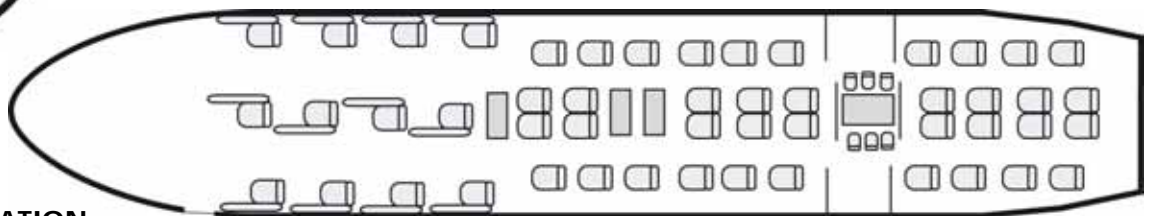

Archive photos. Indicative description non contractual.

Specifications

Crew:	two pilots, two to six flight attendant
Motorization:	twin engine jet
Configuration:	50 passengers maximum 12 first class seats / flatbeds 38 business class 80° reclining seats bar - dining area for 6 passengers
Equipment aboard:	Satcom (telephone, fax), audio, video, airshow (depend of aircraft)
Baggage capacity:	250 standard suitcases

Performances

Cruising speed :	460 kts
Max. range :	6 500 nm
Max. take-off weight :	412 000 lbs
Altitude :	43 000 ft

Dimensions

Passengers cabin dimensions	Exterior dimensions
length : 180 ft 3 in	length : 180 ft 3 in
height : 6 ft 5 in	height : 52 ft
width : 15 ft 6 in	wingspan : 156 ft 1 in