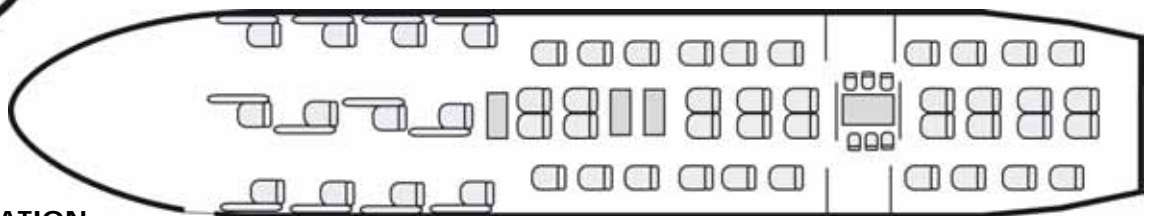

Archive photos. Indicative description non contractual.

Specifications

Crew:	two pilots, two to six flight attendant
Motorization:	twin engine jet
Configuration:	50 passengers maximum 12 first class seats / flatbeds 38 business class 80° reclining seats bar - dining area for 6 passengers
Equipment aboard:	Satcom (telephone, fax), audio, video, airshow (depend of aircraft)
Baggage capacity:	250 standard suitcases

Performances

Cruising speed :	460 kts
Max. range :	6 500 nm
Max. take-off weight :	412 000 lbs
Altitude :	43 000 ft

Dimensions

Passengers cabin dimensions	Exterior dimensions
length : 180 ft 3 in	length : 180 ft 3 in
height : 6 ft 5 in	height : 52 ft
width : 15 ft 6 in	wingspan : 156 ft 1 in