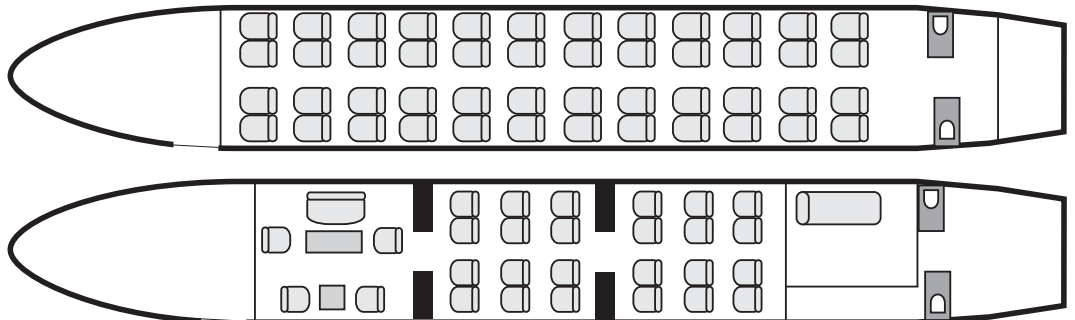

AB CORPORATE AVIATION

Executive air charter specialist founded in 1986, **AB CORPORATE AVIATION** is the favourite partner of international and French companies, executives, celebrities and travel agencies. For your travels originating in Europe our business aircraft circle the globe.

Long, medium and short range business jets
Short range business aircraft, twin engine turboprop, pressurized cabin
Helicopters, Airliners

Contact AB CORPORATE AVIATION

Web : www.abcorporate.com
E-mail : air-charter@abcorporate.com
Tel : +33 (0) 1 48 35 88 88
Fax : +33 (0) 1 48 35 86 27

AB CORPORATE AVIATION
Paris le Bourget airport
Zone d'aviation d'affaires
F - 93350 Le Bourget- France