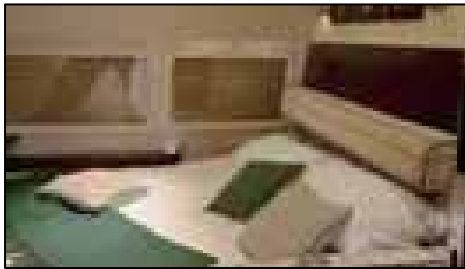

Archive photos. Indicative description non contractual.