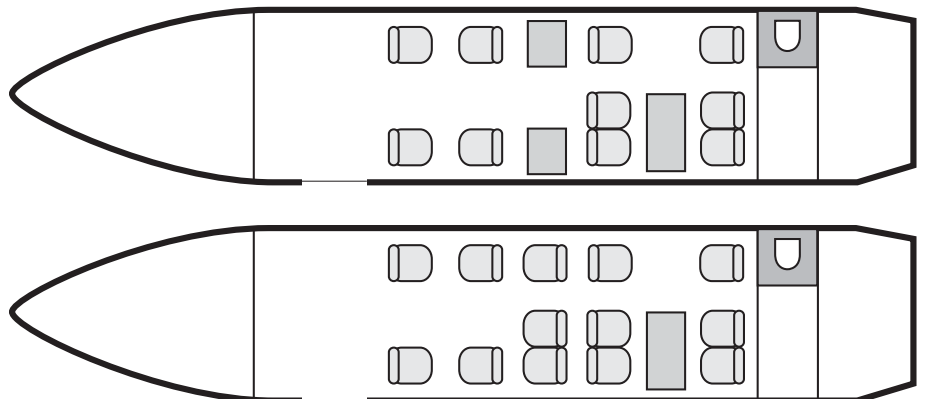

#### Performances

Cruising speed :	460 kts
Max. range :	2 980 nm
Max. take-off weight :	35 800 lbs
Altitude :	42 600 ft

#### Dimensions

Passengers cabin dimensions		Exterior dimensions	
length :	26 ft 4 in	length :	66 ft 4 in
height :	6 ft 2 in	height :	23 ft 2 in
width :	7 ft 8 in	wingspan :	63 ft 5 in

Dassault photos. Indicative description non contractual.