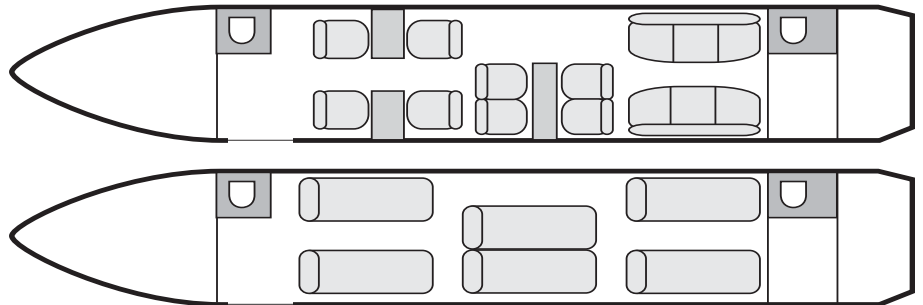

#### Specifications

Crew :	two pilots, one or two flight attendant
Motorization :	three engines jet
Configuration :	day, 8 to 14 passengers maximum night, 6 beds
	two independent lavatories
Equipment aboard :	Satcom (telephone, fax), audio, video, airshow (depend of aircraft)

#### Dimensions

Passengers cabin dimensions		Exterior dimensions	
length :	39 ft	length :	66 ft 4 in
height :	6 ft 2 in	height :	24 ft 9 in
width :	7 ft 8 in	wingspan :	63 ft 5 in