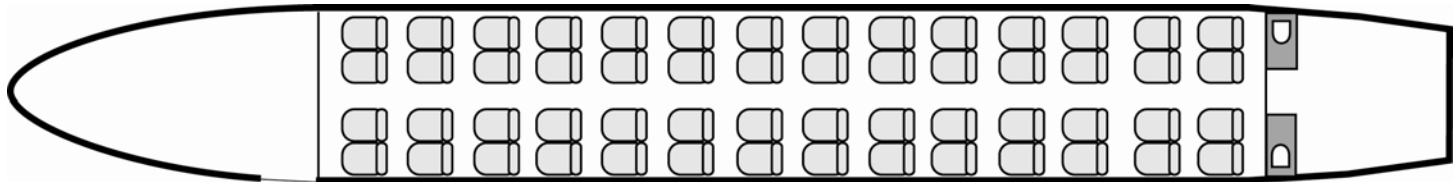

Archive photos. Indicative description non contractual.

Specifications

Crew :	two pilots, three flight attendant
Motorization :	twin engine jet
Configuration :	60 passengers maximum Leather seats, pitch size 58 in.
Equipment aboard :	2 cabin dividers, Video.

Performances

Cruising speed :	475 kts
Max. range :	2 430 nm
Max. take-off weight :	160 000 lbs
Altitude :	37 000 ft

Dimensions

Passengers cabin dimensions		Exterior dimensions	
length :	102 ft	length :	147 ft 9 in
height :	6 ft 7 in	height :	29 ft 7 in
width :	10 ft 1 in	wingspan :	107 ft 10 in