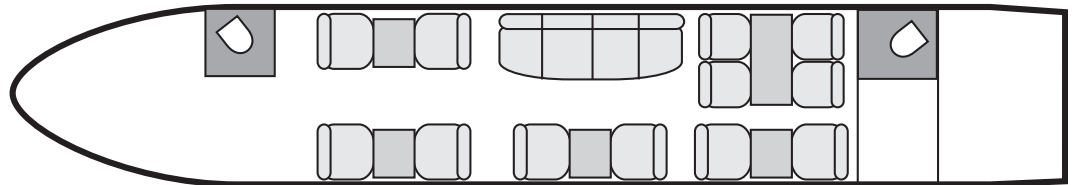

AB CORPORATE AVIATION

Executive air charter specialist founded in 1986, **AB CORPORATE AVIATION** is the favourite partner of international and French companies, executives, celebrities and travel agencies. For your travels originating in Europe our business aircraft circle the globe.

Long, medium and short range business jets
Short range business aircraft, twin engine turboprop, pressurized cabin
Helicopters, Airliners

Contact AB CORPORATE AVIATION

Web : www.abcorporate.com

E-mail : air-charter@abcorporate.com

Tel : +33 (0) 1 48 35 88 88

Fax : +33 (0) 1 48 35 86 27

AB CORPORATE AVIATION

Paris le Bourget airport

Zone d'aviation d'affaires

F - 93350 Le Bourget- France