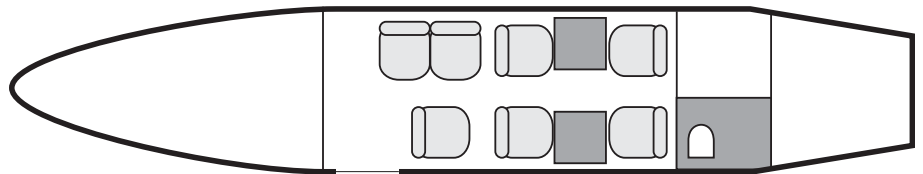

Specifications

Crew :	two pilots
Motorization :	twin engine jet
Configuration :	7 passengers maximum independent lavatory

Performances

Cruising speed :	455 kts
Max. range :	1 800 nm
Max. take-off weight :	21 000 lbs
Altitude :	39 400 ft

Dimensions

Passengers cabin dimensions	Exterior dimensions
length : 16 ft 7 in	length : 55 ft 1 in
height : 5 ft 7 in	height : 14 ft 8 in
width : 5 ft 9 in	wingspan : 43 ft 8 in

Archive photos. Indicative description non contractual.