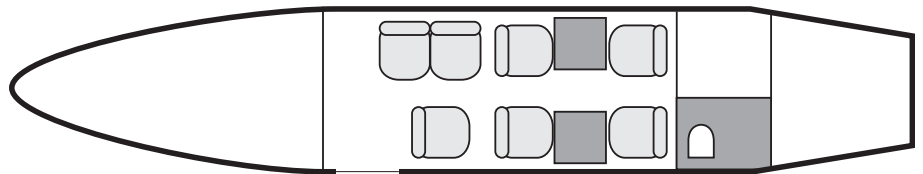

#### Performances

Cruising speed :	455 kts
Max. range :	1 800 nm
Max. take-off weight :	21 000 lbs
Altitude :	39 400 ft

#### Dimensions

Passengers cabin dimensions	Exterior dimensions
length : 16 ft 7 in	length : 55 ft 1 in
height : 5 ft 7 in	height : 14 ft 8 in
width : 5 ft 9 in	wingspan : 43 ft 8 in

Archive photos. Indicative description non contractual.