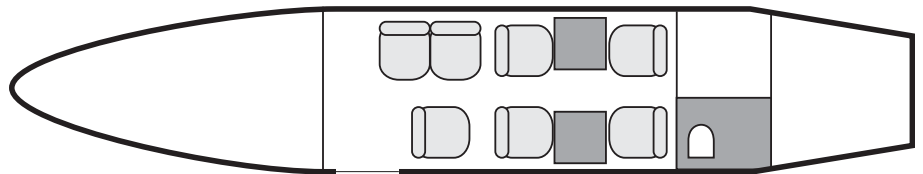

Specifications

Crew :	two pilots
Motorization :	twin engine jet
Configuration :	7 passengers maximum independent lavatory

Performances

Cruising speed :	455 kts
Max. range :	2 400 nm
Max. take-off weight :	23 500 lbs
Altitude :	41 000 ft

Dimensions

Passengers cabin dimensions	Exterior dimensions
length : 17 ft 7 in	length : 58 ft 7 in
height : 5 ft 7 in	height : 14 ft 7 in
width : 5 ft 9 in	wingspan : 43 ft 8 in

Archive photos. Indicative description non contractual.