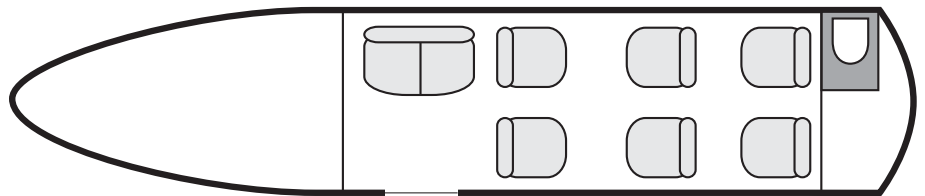

#### Performances

Cruising speed :	430 kts
Max. range :	1 740 nm
Max. take-off weight :	19 900 lbs
Altitude :	39 400 ft

#### Dimensions

Passengers cabin dimensions	Exterior dimensions
length : 18 ft 6 in	length : 51 ft 8 in
height : 5 ft 7 in	height : 17 ft 2 in
width : 5 ft 6 in	wingspan : 55 ft 7 in

Archive photos. Indicative description non contractual.