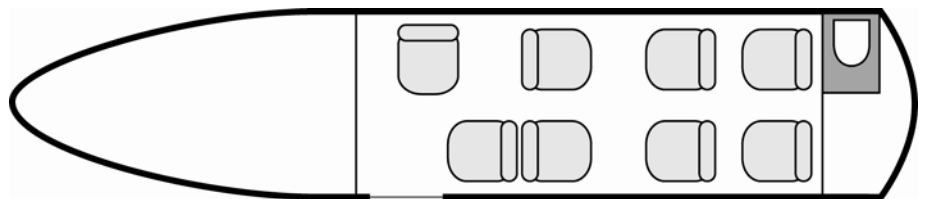

Specifications

Crew :	two pilots
Motorization :	twin engine jet
Configuration :	7 to 9 passengers maximum independent lavatory

Performances

Cruising speed :	450 kts
Max. range :	1 690 nm
Max. take-off weight :	23 000 lbs
Altitude :	43 000 ft

Dimensions

Passengers cabin dimensions	Exterior dimensions
length : 18 ft 4 in	length : 55 ft 5 in
height : 5 ft 7 in	height : 16 ft 8 in
width : 5 ft 5 in	wingspan : 53 ft 5 in

Archive photos. Indicative description non contractual.