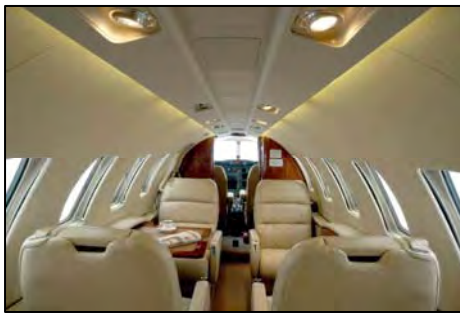

Remarkably quiet, this modern business jet offers excellent conditions for comfort and is equipped with a restroom compartment and offers a large capacity for the transport of luggage. Its exceptional performance, its nicely organized cabin and its high cruising altitude make it an extremely attractive business aircraft. Plus, it can land at the smallest of airports. Practical for traveling in the same day from Le Bourget to Frankfurt and to Lodz, or from London to San Sebastian.

Specifications

Crew :	two pilots
Motorization :	twin engine jet
Configuration :	6 passengers maximum independent lavatory

Performances

Cruising speed :	400 kts
Max. range :	1 200 nm
Max. take-off weight :	12 375 lbs
Altitude :	45 000 ft

Dimensions

Passengers cabin dimensions		Exterior dimensions	
length :	14 ft 1 in	length :	47 ft 8 in
height :	4 ft 7 in	height :	13 ft 11 in
width :	4 ft 8 in	wingspan :	49 ft 6 in

Archive photos. Indicative description non contractual.