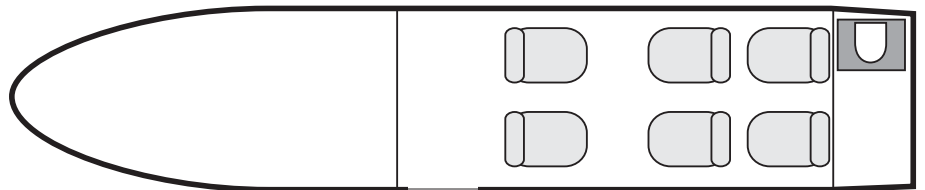

#### Performances

Cruising speed :	410 kts
Max. range :	1 500 nm
Max. take-off weight :	13 870 lbs
Altitude :	45 000 ft

#### Dimensions

Passengers cabin dimensions	Exterior dimensions
length : 15 ft 8 in	length : 50 ft 2 in
height : 4 ft 9 in	height : 15 ft 2 in
width : 4 ft 9 in	wingspan : 53 ft 4 in

Archive photos. Indicative description non contractual.