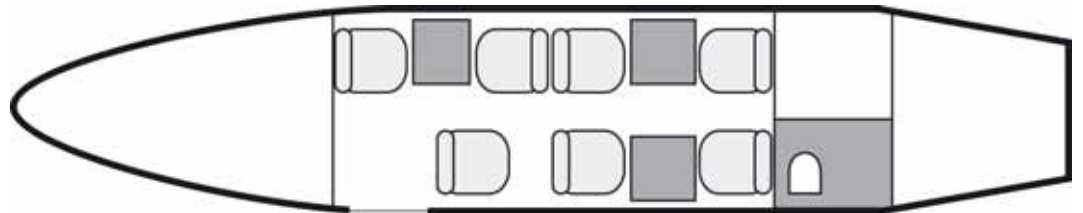

AB CORPORATE AVIATION

Executive air charter specialist founded in 1986, **AB CORPORATE AVIATION** is the favourite partner of international and French companies, executives, celebrities and travel agencies. For your travels originating in Europe our business aircraft circle the globe.

Long, medium and short range business jets
Short range business aircraft, twin engine turboprop, pressurized cabin
Helicopters, Airliners

Contact AB CORPORATE AVIATION

Web : www.abcorporate.com
E-mail : air-charter@abcorporate.com
Tel : +33 (0) 1 48 35 88 88
Fax : +33 (0) 1 48 35 86 27

AB CORPORATE AVIATION
Paris le Bourget airport
Zone d'aviation d'affaires
F - 93350 Le Bourget- France