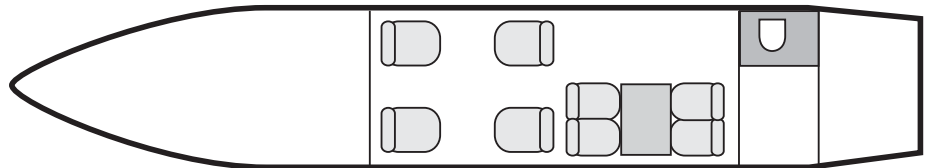

#### Performances

Cruising speed :	470 kts
Max. range :	2 700 nm
Max. take-off weight :	35 450 lbs
Altitude :	41 000 ft

#### Dimensions

Passengers cabin dimensions	Exterior dimensions
length : 24 ft 5 in	length : 62 ft 3 in
height : 6 ft 3 in	height : 21 ft 5 in
width : 7 ft 2 in	wingspan : 58 ft 1 in

Archive photos. Indicative description non contractual.