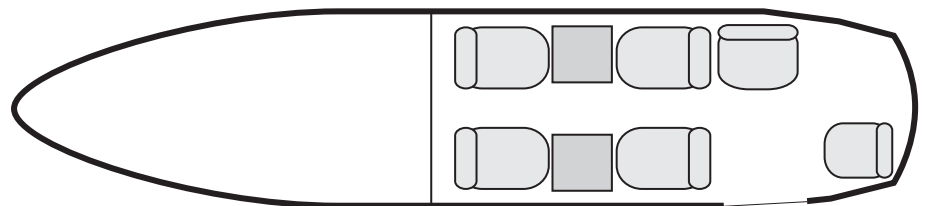

#### Performances

Cruising speed :	210 kts
Max. range :	900 nm
Max. take-off weight :	10 100 lbs
Altitude :	24 600 ft

#### Dimensions

Passengers cabin dimensions	Exterior dimensions
length : 12 ft 7 in	length : 35 ft 6 in
height : 4 ft 9 in	height : 14 ft 2 in
width : 4 ft 6 in	wingspan : 50 ft 3 in

Archive photos. Indicative description non contractual.