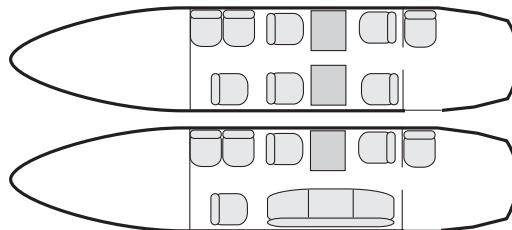

### Specifications of the Beechcraft Super King Air 200 - King Air 250

#### Light size cabin aircraft

Crew : two pilots  
Motorization : twin engine turboprop  
Configuration : pressurized aircraft  
4 to 9 passengers maximum

#### Performances of the Beechcraft Super King Air 200

Cruising speed :	270 kts	500 km/h
Max. range :	1 180 nm	2 200 km
Max. take-off weight :	12 500 lbs	5 670 kgs
Altitude :	26 200 ft	8 000 m

#### Dimensions of the Beechcraft Super King Air 200

Passengers cabin dimensions		Exterior dimensions	
length :	16 ft 8 in 5,08 m	length :	43 ft 9 in 13,35 m
height :	4 ft 9 in 1,45 m	height :	15 ft 4,57 m
width :	4 ft 6 in 1,37 m	wingspan :	54 ft 6 in 16,61 m