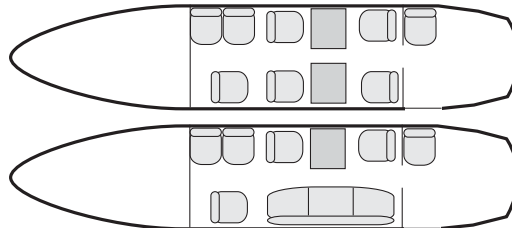

#### Performances of the Beechcraft Super King Air 200

Cruising speed :	270 kts	500 km/h
Max. range :	1 180 nm	2 200 km
Max. take-off weight :	12 500 lbs	5 670 kgs
Altitude :	26 200 ft	8 000 m

#### Dimensions of the Beechcraft Super King Air 200

##### Passengers cabin dimensions

length :	16 ft 8 in	5,08 m
height :	4 ft 9 in	1,45 m
width :	4 ft 6 in	1,37 m

##### Exterior dimensions

length :	43 ft 9 in	13,35 m
height :	15 ft	4,57 m
wingspan :	54 ft 6 in	16,61 m

**Request a quote >**

*The interior configuration and capacity may vary depending of the aircraft.*