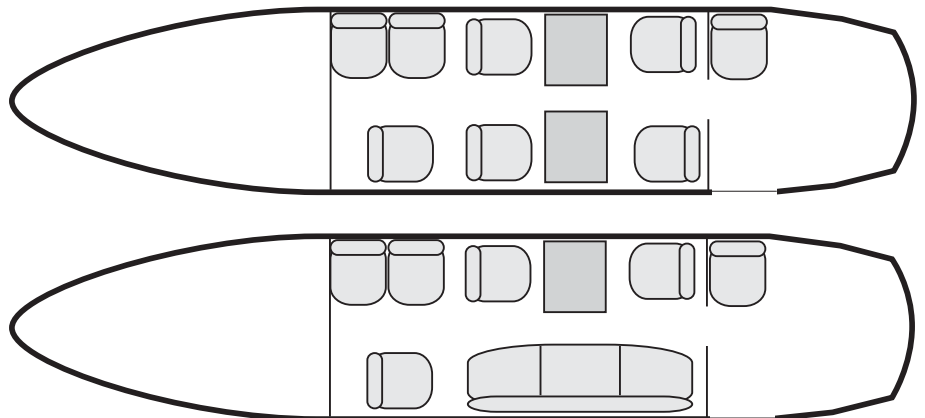

Specifications

Crew :	two pilots
Motorization :	twin engine turboprop
Configuration :	pressurized aircraft 4 to 9 passengers maximum

Performances

Cruising speed :	270 kts
Max. range :	1 180 nm
Max. take-off weight :	12 500 lbs
Altitude :	26 200 ft

Dimensions

Passengers cabin dimensions	Exterior dimensions
length : 16 ft 8 in	length : 43 ft 9 in
height : 4 ft 9 in	height : 15 ft
width : 4 ft 6 in	wingspan : 54 ft 6 in

Archive photos. Indicative description non contractual.