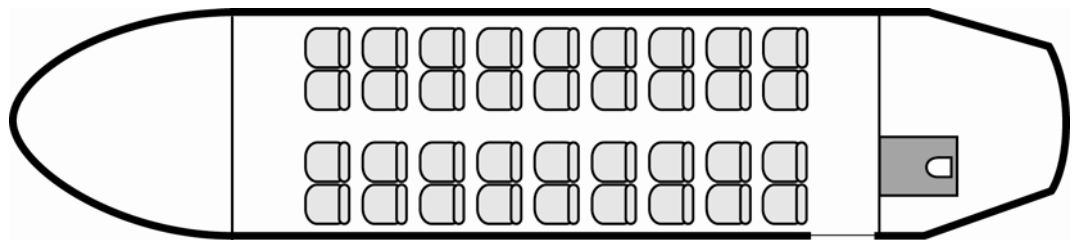

#### Performances

Cruising speed :	270 kts
Max. range :	1 020 nm
Max. take-off weight :	36 300 lbs
Altitude :	24 600 ft

#### Dimensions

Passengers cabin dimensions		Exterior dimensions	
length :	30 ft 0 in	length :	73 ft 0 in
height :	6 ft 5 in	height :	24 ft 7 in
width :	8 ft 3 in	wingspan :	85 ft 0 in

Archive photos. Indicative description non contractual.