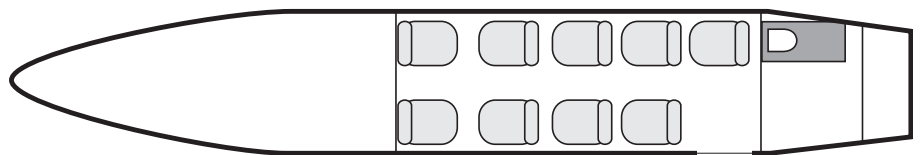

#### Performances

Cruising speed :	300 kts
Max. range :	1 480 nm
Max. take-off weight :	12 500 lbs
Altitude :	26 200 ft

#### Dimensions

Passengers cabin dimensions		Exterior dimensions	
length :	14 ft 8 in	length :	42 ft 2 in
height :	4 ft 9 in	height :	16 ft 9 in
width :	5 ft	wingspan :	46 ft 3 in

Archive photos. Indicative description non contractual.