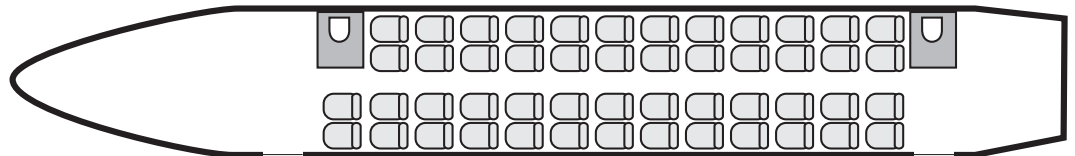

Specifications

Crew :	two pilots, one flight attendant
Motorization :	twin engine turboprop
Configuration :	pressurized aircraft 50 passengers maximum independent lavatory

Performances

Cruising speed :	270 kts
Max. range :	800 nm
Max. take-off weight :	45 800 lbs
Altitude :	26 200 ft

Dimensions

Passengers cabin dimensions		Exterior dimensions	
length :	52 ft 4 in	length :	82 ft 10 in
height :	6 ft 4 in	height :	27 ft 4 in
width :	8 ft 2 in	wingspan :	95 ft 2 in

Archive photos. Indicative description non contractual.