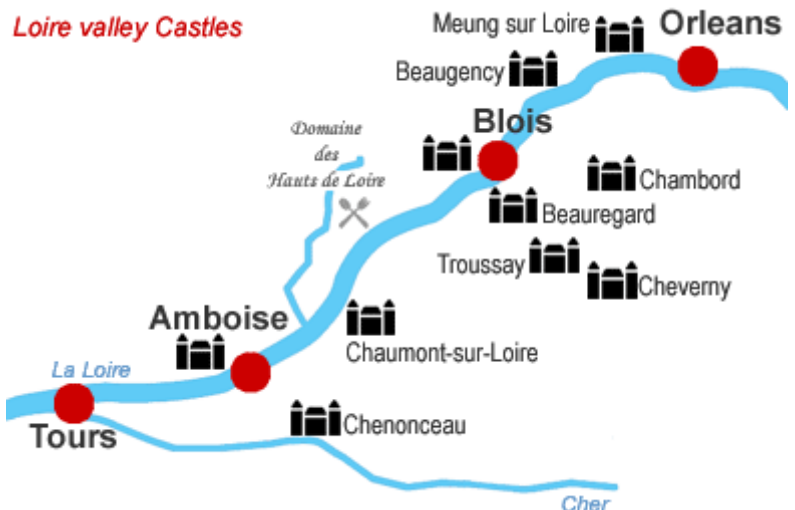

Other tours and personalized routings upon request.