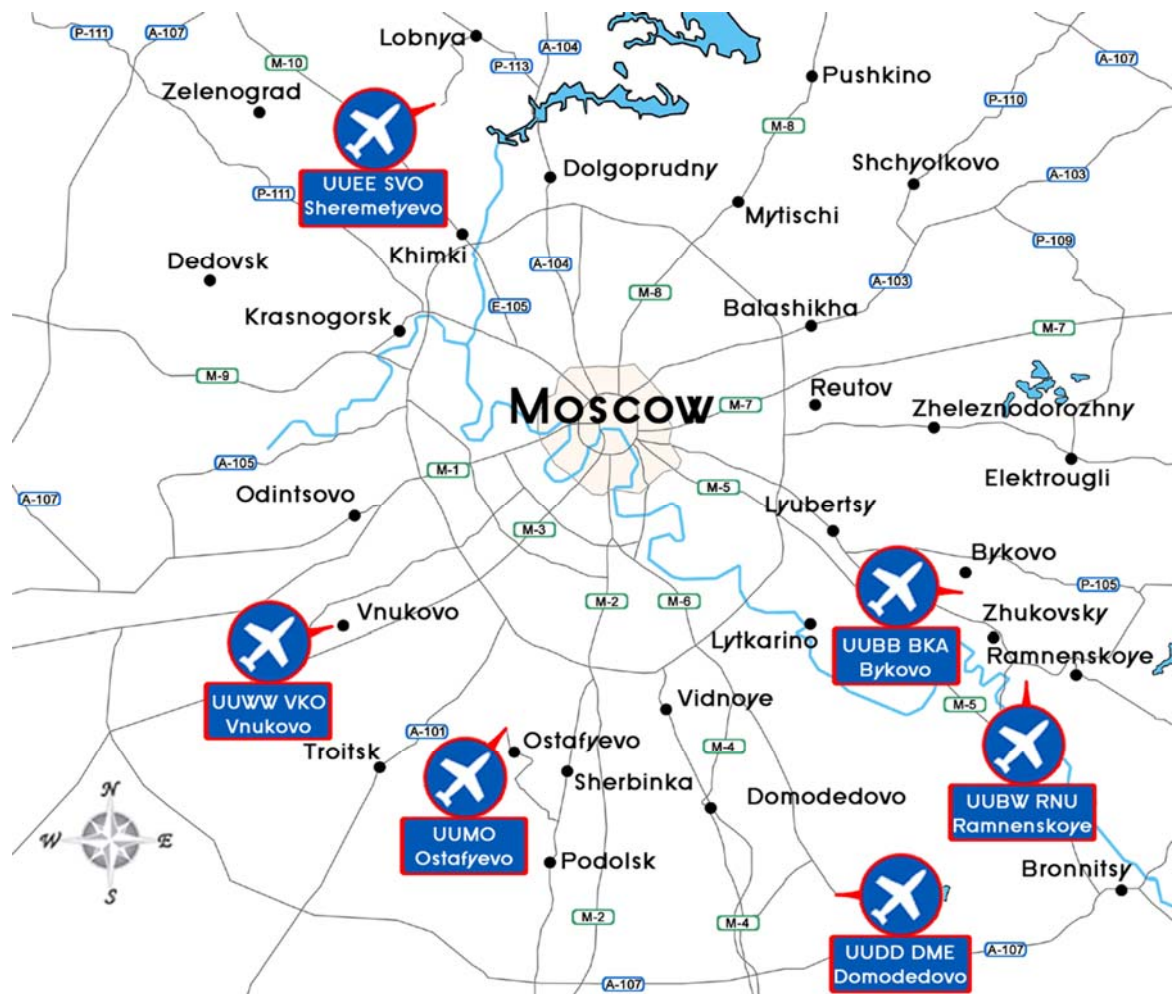

## Map of Moscow area airports

Local time in Moscow: Moscow Standard Time MST, UTC/GMT +3 hours.

Vnukovo -VKO - UUWW  
Ostafyevo - OSF - UUMO  
Sheremetyevo - SVO - UUEE  
Domodedovo - DME - UUDD  
Bykovo - BKA - UUBB  
Romnenskoye - RNU - UUBW