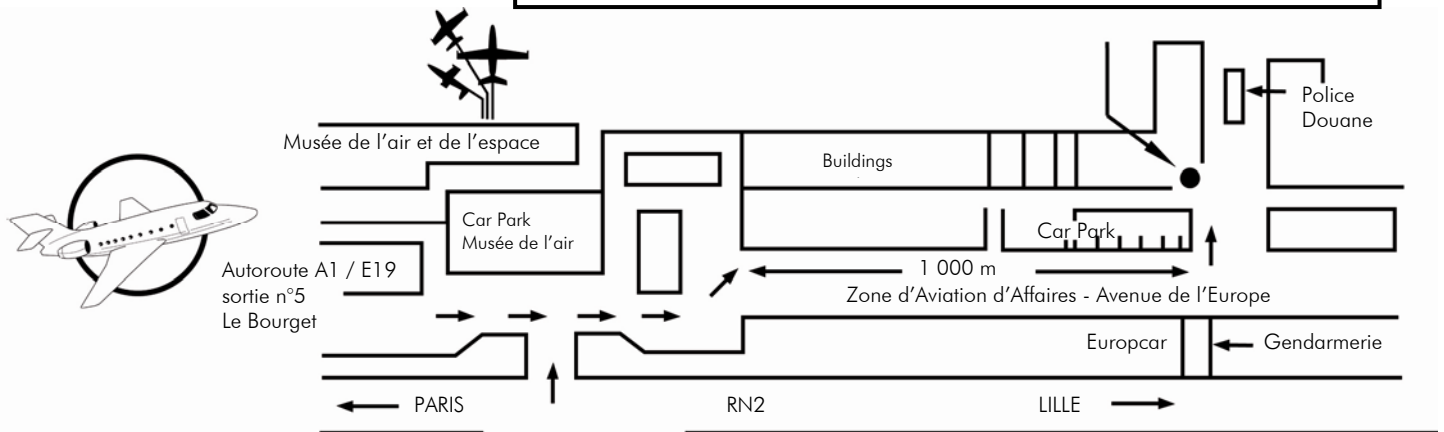

AB CORPORATE AVIATION

On demand Private Jets Charter flights in Europe - Air Taxis
Rent a Business aircraft - Ad hoc Executive Air Charter

Paris Le Bourget airport map

Tel. : +33.1.48.35.88.88

Welcome **AB CORPORATE AVIATION**
Signature Flight Support Terminal 1

Geographic coordinates (Gps) : Latitude N 48°57'29" (48,95818)
Longitude E 002°26'41" (2,44471)

**Request a
quote >**

Going to Paris le Bourget airport by car from Paris (6 miles) :
Take the (A1) motorway at " Porte de la Chapelle ",
exit n° 5 Le Blanc Mesnil - Le Bourget airport,
Follow the indications " zone d'aviation d'affaires ".