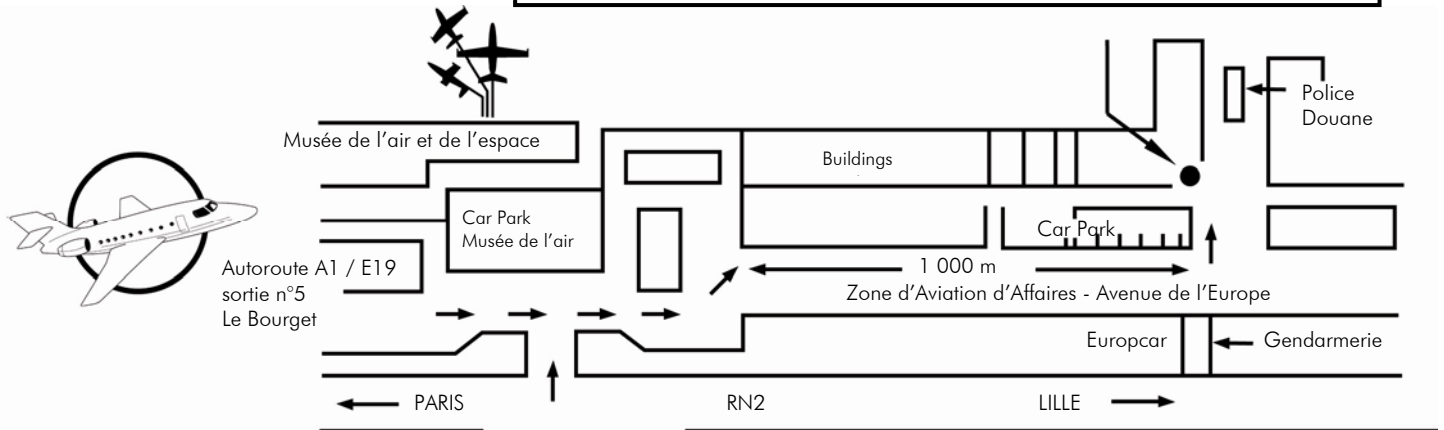

Luggage : No prohibited or dangerous goods ; do not accept anybody else's bag.

Important : Passagers must have a valid piece of identity and the appropriate travel documents required by the authorities (passport, visas ...).

Private VIP lounge **AB CORPORATE AVIATION** - Signature Flight Support Terminal 1 located 1241 avenue de l'Europe, Paris le Bourget airport.

Geographic coordinates (Gps) : Latitude N 48°57'29" (48,95818)
Longitude E 002°26'41" (2,44471)

Going to Paris le Bourget airport by car from Paris (6 miles):
Take the (A1) motorway at " Porte de la Chapelle ",
exit n° 5 Le Blanc Mesnil - Le Bourget airport,
Follow the indications " zone d'aviation d'affaires ".

**Request a
quote >**

Passengers will be welcomed at terminal AB Corporate Aviation - Signature Flight Support T1.

AB CORPORATE AVIATION, a simple way of going fast !

Executive air charter, private jets, air-taxi specialist
founded in 1986, AB CORPORATE AVIATION is the favourite partner of international and French companies, executives and celebrities.
No investment, no subscription fees, buy only the private flight you need.

- For your business trips
- For your business events
- For your leisure travels:

our experts are operational **24 hours a day, 365 days a year.**
For your travels originating in Europe, our business aircraft circle the globe, anytime, anywhere.

Charter sales contact :

AB CORPORATE AVIATION

Paris le Bourget airport
Zone d'aviation d'affaires
F - 93350 Le Bourget- France
www.abcorporate.com
air-charter@abcorporate.com

Tel : +33.1.48.35.88.88
Fax : +33.1.48.35.86.27