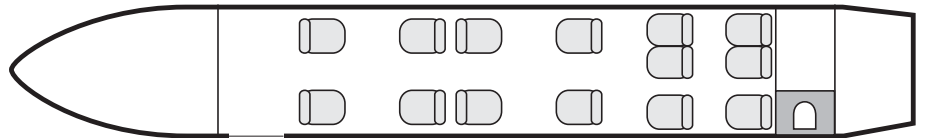

#### Performances

Cruising speed : 330 kts  
Max. range : 1 080 nm  
Max. take-off weight : 30 840 lbs  
Altitude : 31 000 ft

#### Dimensions

Passengers cabin dimensions		Exterior dimensions	
length :	34 ft	length :	69 ft 10 in
height :	6 ft 2 in	height :	23 ft 9 in
width :	7 ft 2 in	wingspan :	68 ft 10 in

Archive photos. Indicative description non contractual.