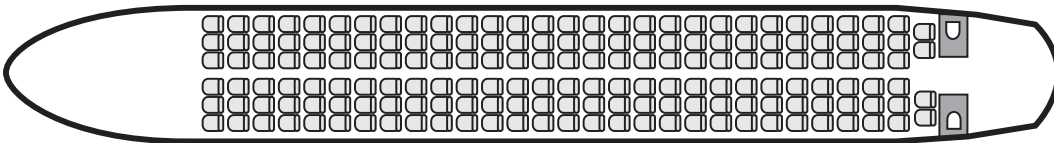

Ad-hoc charter aircraft Airbus A320

Photos d'archives. Description indicative et non contractuelle.

Airliners charter - on demand private flights

A commercial aircraft whose reputation no longer needs to be made! For large-scale public relations operations, the A320 can board between 150 and 180 passengers and travel nearly 2,600 nm (3,000 miles). So, its range of action covers all of the countries of North Africa, the Mediterranean basin and Europe. Modern and sure, it is suitable for incentive travel as well as for trade shows or inaugurations.

Specifications of the Airbus A320

Commercial airliner cabin seating

Motorization : twin engine jet
Configuration : pressurized aircraft
150 to 180 passengers maximum
independent lavatory

Performances of the Airbus A320

Cruising speed :	460 kts	850 km/h
Max. range :	2 600 nm	4 800 km
Max. take-off weight :	169 800 lbs	77 000 kgs
Altitude :	39 400 ft	12 000 m

Dimensions of the Airbus A320

Passengers cabin dimensions

length :	90 ft 3 in	27,50 m
height :	7 ft 3 in	2,25 m
width :	12 ft 1 in	3,70 m

Exterior dimensions

length :	123 ft 3 in	37,57 m
height :	38 ft 7 in	11,76 m
wingspan :	111 ft 10 in	34,09 m

Request a quote >

The interior configuration and capacity may vary depending of the aircraft.

Discover our other commercial aircraft available for ad-hoc air charter flights in Europe :
Bombardier Regional Jet CRJ, Beechcraft 1900 airliner, Embraer Regional Jet Erj135.

AB CORPORATE AVIATION, a simple way of going fast !

Executive air charter, private jets, air-taxi specialist
founded in 1986, AB CORPORATE AVIATION is the favourite partner of international and French companies, executives and celebrities.

No investment, no subscription fees, buy only the private flight you need.

- **For your business trips**
- **For your business events**
- **For your leisure travels:**

our experts are operational **24 hours a day, 365 days a year.**
For your travels originating in Europe, our business aircraft circle the globe, anytime, anywhere.

Charter sales contact :

AB CORPORATE AVIATION

Paris le Bourget airport
Zone d'aviation d'affaires
F - 93350 Le Bourget- France

www.abcorporate.com

air-charter@abcorporate.com

Tel : +33.1.48.35.88.88

Fax : +33.1.48.35.86.27