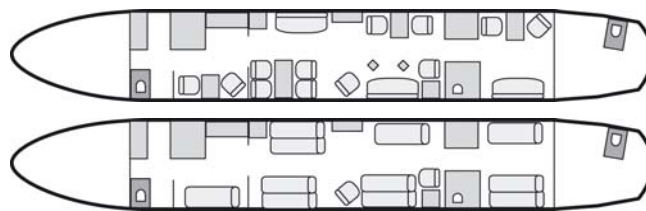

[**Request a quote >>**](#)

The interior configuration and capacity may vary depending of the aircraft.

Discover other private Jets available for charter in Europe :

Dassault Falcon 7X, Embraer Phenom 300, Cessna Citation Excel XLS

AB CORPORATE AVIATION, a simple way of going fast !

Executive air charter, on demand Private Jets charter flights, air-taxi specialist **founded in 1986, AB CORPORATE AVIATION** is the favourite partner of international and French companies, executives and celebrities.

No investment, no subscription fees, buy only the private flight you need.

- **For your road shows and your business trips,**
- **For your business events,**
- **For your private travels:**

our experts are operational 24 hours a day, 365 days a year. For your travels originating in Europe, our business aircraft circle the globe, anytime, anywhere.

Charter sales contact :

AB CORPORATE AVIATION

Paris le Bourget airport

Zone d'aviation d'affaires

F - 93350 Le Bourget- France

www.abcorporate-aviation.com

air-charter@abcorporate.com

Tel : +33.1.48.35.88.88

Fax : +33.1.48.35.86.27