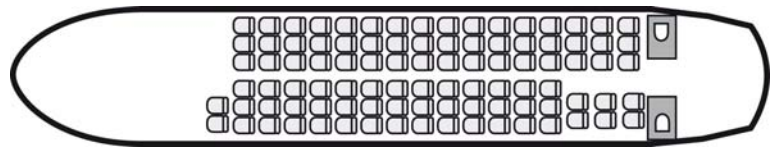

The interior configuration and capacity may vary depending of the aircraft.

Discover other airliners available for ad-hoc aircraft charter in Europe :
Embraer Regional Jet Erj145, Airbus A320, Beechcraft 1900 airliner.

AB CORPORATE AVIATION, a simple way of going fast !

Executive air charter, private jets, air-taxi specialist
founded in 1986, AB CORPORATE AVIATION is the favourite partner of international and French companies, executives and celebrities.

No investment, no subscription fees, buy only the private flight you need.

- For your business trips
- For your business events
- For your leisure travels:

our experts are operational **24 hours a day, 365 days a year.**
For your travels originating in Europe, our business aircraft circle the globe, anytime, anywhere.

Charter sales contact :

AB CORPORATE AVIATION

Paris le Bourget airport
Zone d'aviation d'affaires
F - 93350 Le Bourget- France
www.abcorporate.com
air-charter@abcorporate.com

Tel : +33.1.48.35.88.88
Fax : +33.1.48.35.86.27